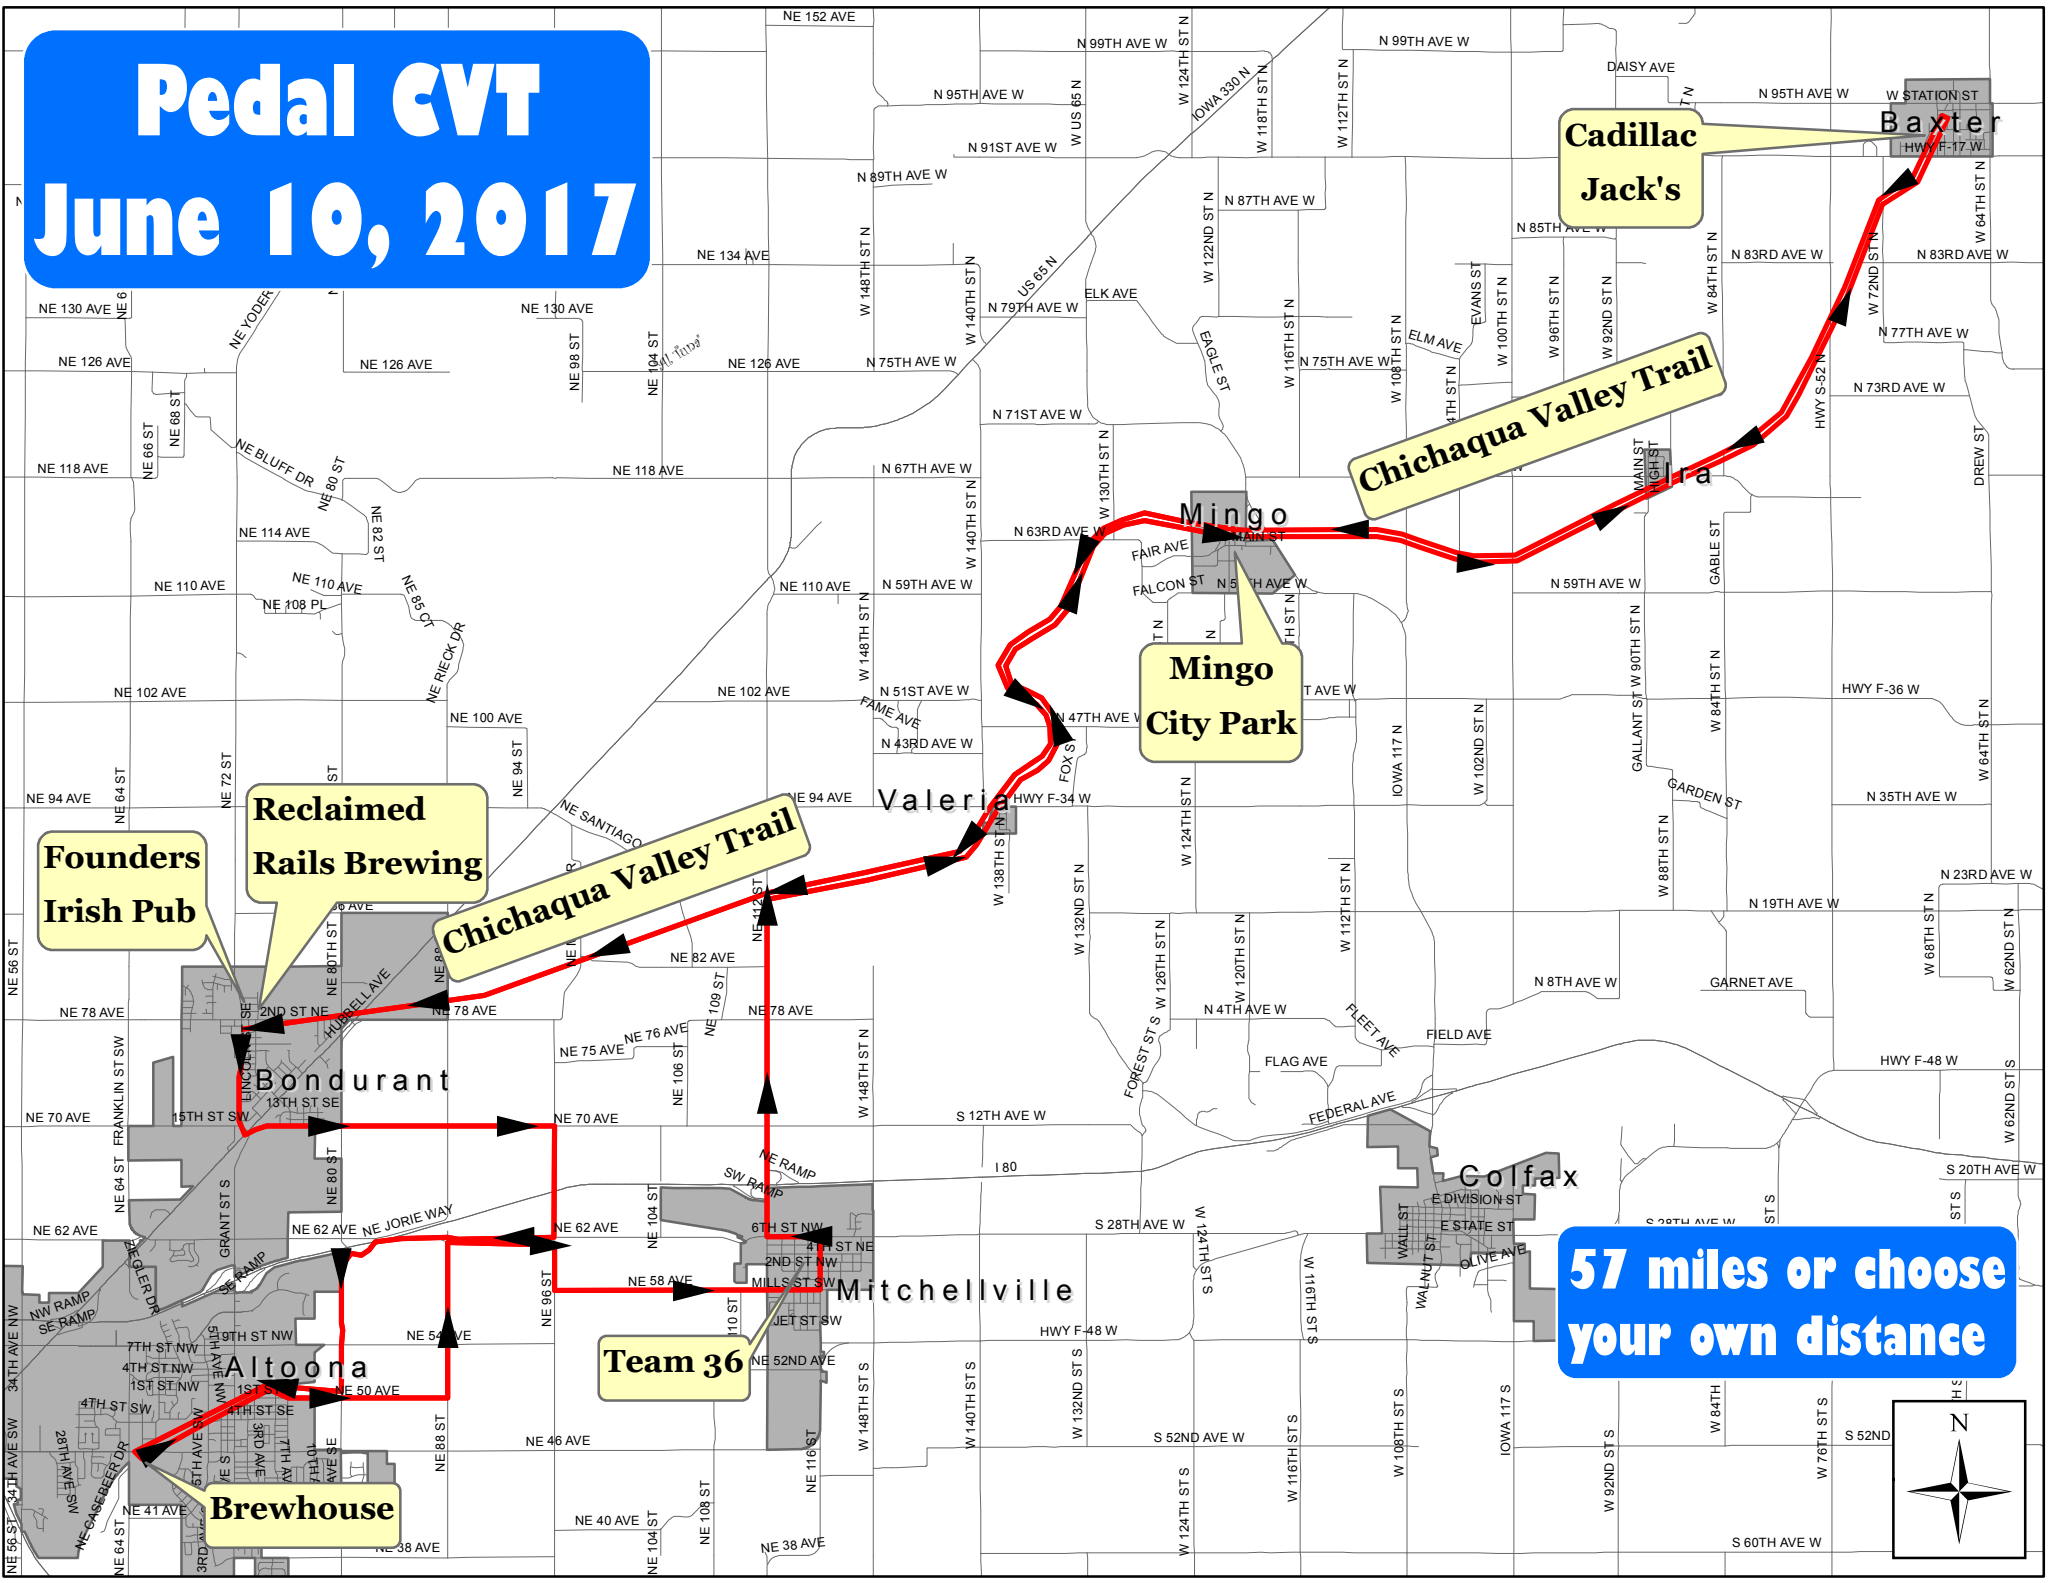

# Pedal CVT June 10, 2017

Founders  
Irish Pub

Reclaimed  
Rails Brewing

Chichaqua Valley Trail

Mingo  
City Park

Cadillac  
Jack's

Baxter

Bondurant

Mitchellville

Golfax

Brewhouse

Team 36

57 miles or choose  
your own distance